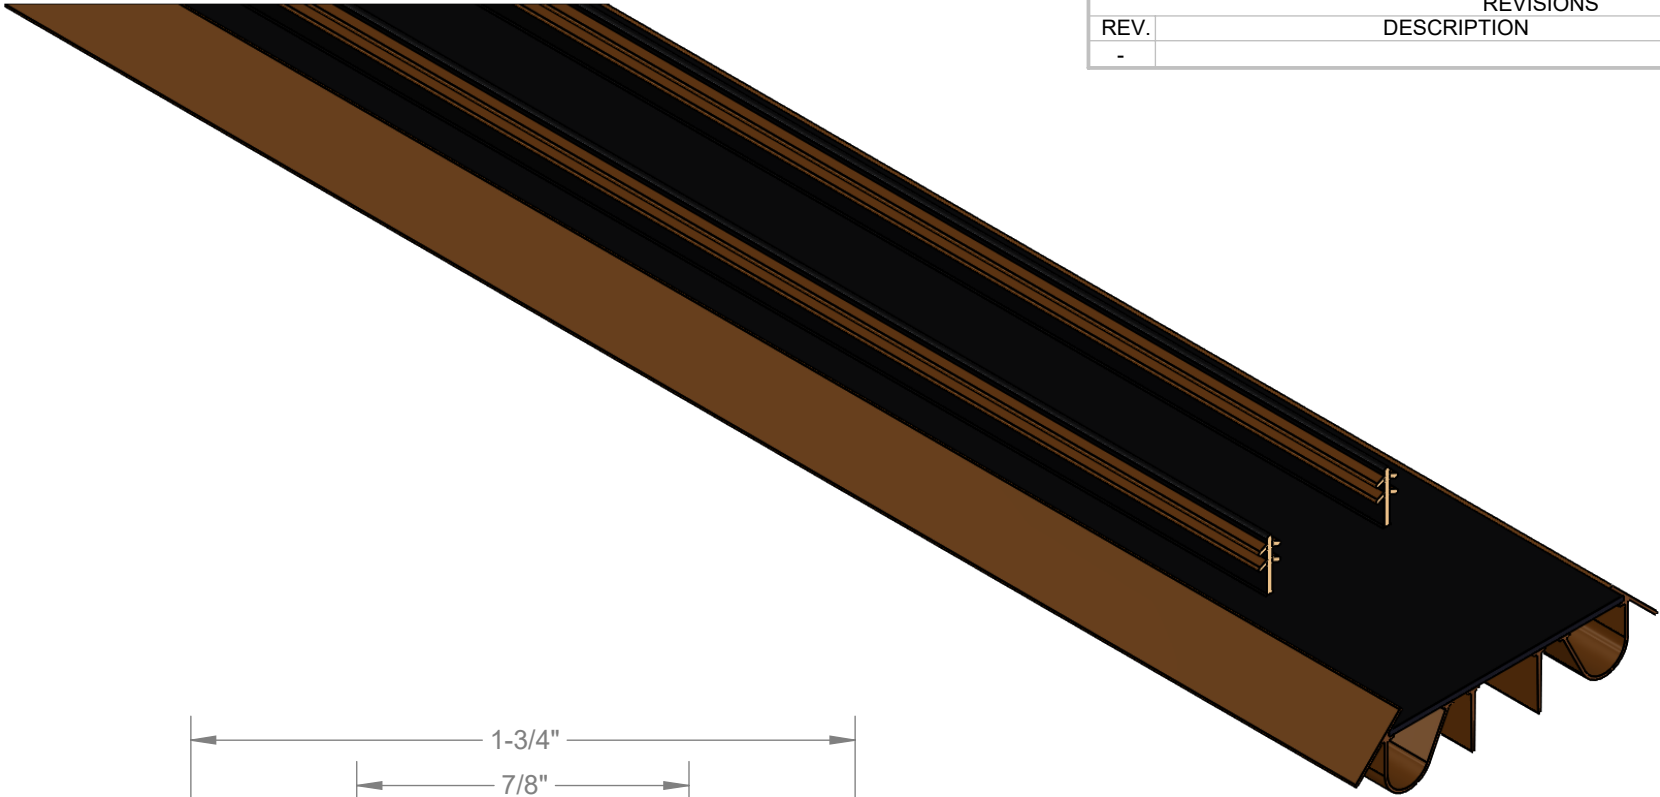

REVISIONS			
REV.	DESCRIPTION	ECN	DATE
-