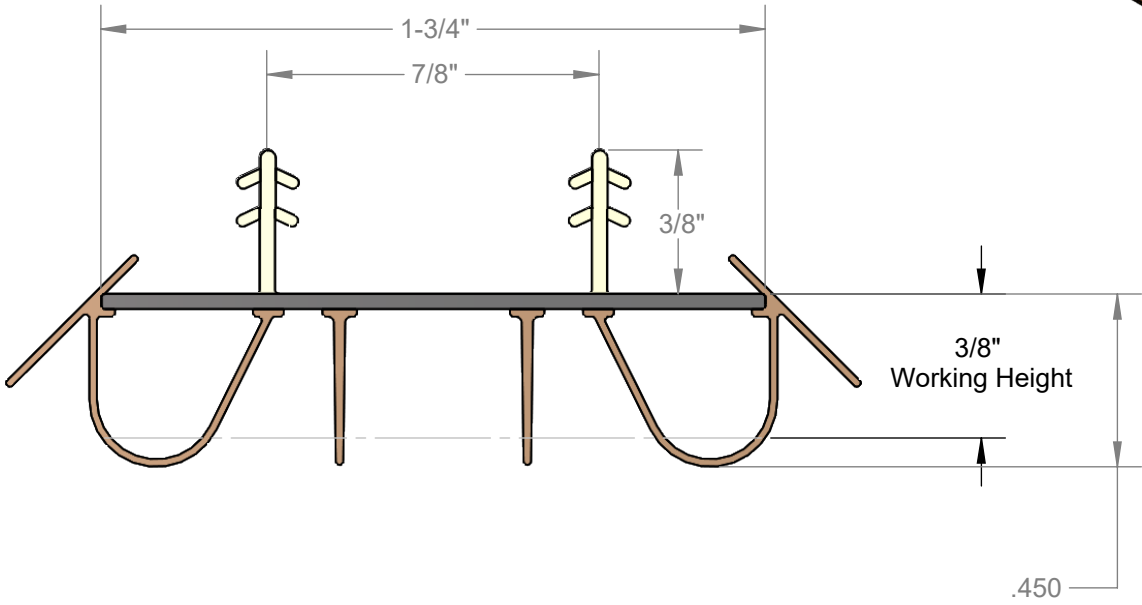

REVISIONS			
REV.	DESCRIPTION	ECN	DATE
-